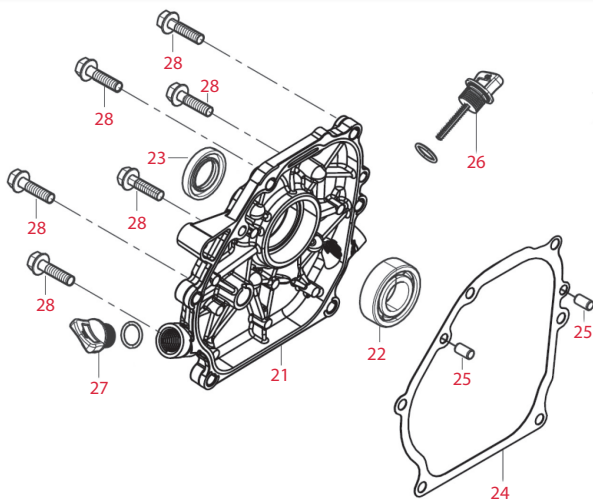

*NS - Not Stocked by JAK Max however available from RATC. Special order only, 3 month lead time.

RT80ZB28-3.6Q Clean Water Pump

Item	JAK Max Part No.	RATO Part No.	Description
Cylinder Head Subassembly & Spark Plug (below)			
1	JMRT1105	12131-Z040110-0000	Cylinder head gasket
2	NS	12410-Z440110-0099	Cylinder head cover subassembly
3	JMRT1102	12004-Z440110-0000	Cylinder head cover gasket
4	NS	17004-Z010310-0000	Breather tube
5	NS	90001-0612-01	Bolt
6	NS	90204-Z010310-0000	Stud

Item	JAK Max Part No.	RATO Part No.	Description
Cylinder Head Subassembly & Spark Plug- continued (below)			
7	NS	90203-Z010110-0000	Stud
8	NS	90502-1014-00	Pin
9	NS	12003-Z010110-0000	Cylinder head bolt
10	JMRT1107	30010-Z010210-0000	Spark plug
11	NS	12140-Z040610-0000	Cylinder head subassembly

Item	JAK Max Part No.	RATO Part No.	Description
Crankcase & Governor Gear Assembly (right)			
12	NS	11310-Z300710-0000	Crankcase assembly
13	NS	16400-Z010110-0000	Governor gear assembly
14	NS	16061-Z010110-0000	Governor arm
15	NS	11007-Z010110-0000	Drain plug bolt
16	NS	90408-Z010110-0000	Washer
17	JMRT1008	90548-0205-CL	Bearing
18	JMRT1005	90682-Z300110-0000	Oil seal
19	NS	90408-Z010210-0000	Governor gear washer
20	NS	90501-Z010110-0000	Pin

Item	JAK Max Part No.	RATO Part No.	Description
Crankshaft (below right)			
29	JMRT1010	13300-Z140330-0000	Crankshaft assembly

Item	JAK Max Part No.	RATO Part No.	Description
Oil Ring Set & Crankshaft Connecting Rod (right)			
30	JMRT1011	13200-Z300110-0000	Piston rings set
31	JMRT1012	13122-Z010110-0000	Piston pin clip
32	JMRT1013	13111-Z300110-0000	Piston
33	JMRT1014	13121-Z010110-0000	Piston pin
34	JMRT1016	13010-Z360110-0000	Connecting rod