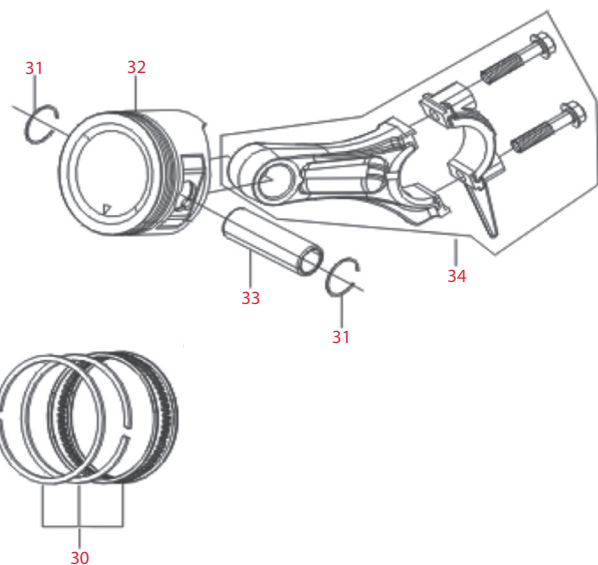

Item	JAK Max Part No.	RATO Part No.	Description
Cylinder Head Subassembly & Spark Plug- continued (below)			
7	NS	90203-Z010110-0000	Stud
8	NS	90502-1014-00	Pin
9	NS	12003-Z010110-0000	Cylinder head bolt
10	JMRT1107	30010-Z010210-0000	Spark plug
11	NS	12140-Z040610-0000	Cylinder head subassembly

Item	JAK Max Part No.	RATO Part No.	Description
Crankcase & Governor Gear Assembly (right)			
12	NS	11310-Z300710-0000	Crankcase assembly
13	NS	16400-Z010110-0000	Governor gear assembly
14	NS	16061-Z010110-0000	Governor arm
15	NS	11007-Z010110-0000	Drain plug bolt
16	NS	90408-Z010110-0000	Washer
17	JMRT1008	90548-0205-CL	Bearing
18	JMRT1005	90682-Z300110-0000	Oil seal
19	NS	90408-Z010210-0000	Governor gear washer
20	NS	90501-Z010110-0000	Pin

RT80ZB28-3.6Q Clean Water Pump

*NS - Not Stocked by JAK Max however available from RATO. Special order only, 3 month lead time.

Item	JAK Max Part No.	RATO Part No.	Description
Crankcase Cover Subassembly (below left)			
21	NS	11411-Z010310-0000	Crankcase cover
22	JMRT1008	90548-0205-CL	Bearing
23	JMRT1005	90682-Z300110-0000	Oil seal
24	JMRT1007	11001-Z010120-0000	Crankcase gasket
25	NS	90502-0812-00	Pin
26	JMRT1007	15010-Z010120-Q500	Oil dipstick subassembly
27	NS	15030-Z010120-Q500	Engine oil plug subassembly
28	NS	90001-0832-01	Bolt

Item	JAK Max Part No.	RATO Part No.	Description
Crankshaft (below right)			
29	JMRT1010	13300-Z140330-0000	Crankshaft assembly

Item	JAK Max Part No.	RATO Part No.	Description
Oil Ring Set & Crankshaft Connecting Rod (right)			
30	JMRT1011	13200-Z300110-0000	Piston rings set
31	JMRT1012	13122-Z010110-0000	Piston pin clip
32	JMRT1013	13111-Z300110-0000	Piston
33	JMRT1014	13121-Z010110-0000	Piston pin
34	JMRT1016	13010-Z360110-0000	Connecting rod