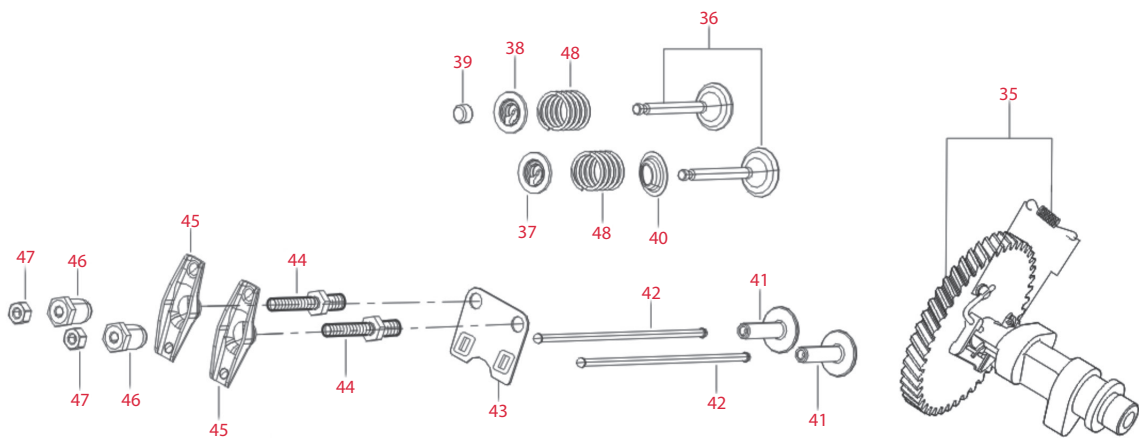

RT80ZB28-3.6Q Clean Water Pump

*NS - Not Stocked by JAK Max however available from RATO. Special order only, 3 month lead time.

Item	JAK Max Part No.	RATO Part No.	Description
Crankcase Cover Subassembly (below left)			
21	NS	11411-Z010310-0000	Crankcase cover
22	JMRT1008	90548-0205-CL	Bearing
23	JMRT1005	90682-Z300110-0000	Oil seal
24	JMRT1007	11001-Z010120-0000	Crankcase gasket
25	NS	90502-0812-00	Pin
26	JMRT1007	15010-Z010120-Q500	Oil dipstick subassembly
27	NS	15030-Z010120-Q500	Engine oil plug subassembly
28	NS	90001-0832-01	Bolt

Item	JAK Max Part No.	RATO Part No.	Description
Crankshaft (below right)			
29	JMRT1010	13300-Z140330-0000	Crankshaft assembly

Item	JAK Max Part No.	RATO Part No.	Description
Oil Ring Set & Crankshaft Connecting Rod (right)			
30	JMRT1011	13200-Z300110-0000	Piston rings set
31	JMRT1012	13122-Z010110-0000	Piston pin clip
32	JMRT1013	13111-Z300110-0000	Piston
33	JMRT1014	13121-Z010110-0000	Piston pin
34	JMRT1016	13010-Z360110-0000	Connecting rod

*NS - Not Stocked by JAK Max however available from RATCO. Special order only, 3 month lead time.

RT80ZB28-3.6Q Clean Water Pump

Item	JAK Max Part No.	RATCO Part No.	Description
Valve Train & Camshaft Subassembly (below)			
35	JMRT1017	14200-Z300210-0000	Camshaft assembly
36	JMRT1018	12110-Z010110-0000	Valve set
37	NS	12112-Z010110-0000	Valve spring seat
38	JMRT1020	12107-Z010110-0000	Exhaust valve retainer
39	JMRT1021	12104-Z010110-0000	Valve rotator
40	JMRT1022	12101-Z810210-0000	Seal guide
41	JMRT1023	14081-Z040110-0000	Valve tappet

Item	JAK Max Part No.	RATCO Part No.	Description
Valve Train & Camshaft Subassembly - continued (below)			
42	JMRT1024	14071-Z010110-0000	Valve lifter
43	JMRT1025	14090-Z010110-0000	Lifter stopper plate subassembly
44	JMRT1026	14313-Z010110-0000	Valve adjusting bolt
45	JMRT1027	14311-Z010110-0000	Valve rocker
46	JMRT1028	14314-Z010110-0000	Valve adjusting nut
47	JMRT1029	14312-Z010110-0000	Valve lock nut
48	JMRT1030	12103-Z010110-0000	Valve spring