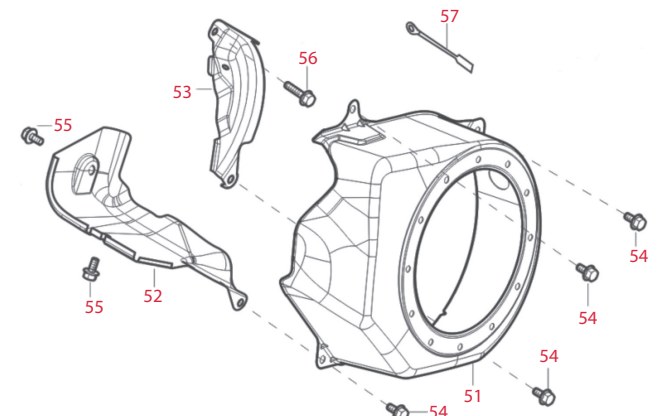

Item	JAK Max Part No.	RATO Part No.	Description
Crankshaft (below right)			
29	JMRT1010	13300-Z140330-0000	Crankshaft assembly

Item	JAK Max Part No.	RATO Part No.	Description
Oil Ring Set & Crankshaft Connecting Rod (right)			
30	JMRT1011	13200-Z300110-0000	Piston rings set
31	JMRT1012	13122-Z010110-0000	Piston pin clip
32	JMRT1013	13111-Z300110-0000	Piston
33	JMRT1014	13121-Z010110-0000	Piston pin
34	JMRT1016	13010-Z360110-0000	Connecting rod

*NS - Not Stocked by JAK Max however available from RATCO. Special order only, 3 month lead time.

RT80ZB28-3.6Q Clean Water Pump

Item	JAK Max Part No.	RATCO Part No.	Description
Valve Train & Camshaft Subassembly (below)			
35	JMRT1017	14200-Z300210-0000	Camshaft assembly
36	JMRT1018	12110-Z010110-0000	Valve set
37	NS	12112-Z010110-0000	Valve spring seat
38	JMRT1020	12107-Z010110-0000	Exhaust valve retainer
39	JMRT1021	12104-Z010110-0000	Valve rotator
40	JMRT1022	12101-Z810210-0000	Seal guide
41	JMRT1023	14081-Z040110-0000	Valve tappet

Item	JAK Max Part No.	RATCO Part No.	Description
Valve Train & Camshaft Subassembly - continued (below)			
42	JMRT1024	14071-Z010110-0000	Valve lifter
43	JMRT1025	14090-Z010110-0000	Lifter stopper plate subassembly
44	JMRT1026	14313-Z010110-0000	Valve adjusting bolt
45	JMRT1027	14311-Z010110-0000	Valve rocker
46	JMRT1028	14314-Z010110-0000	Valve adjusting nut
47	JMRT1029	14312-Z010110-0000	Valve lock nut
48	JMRT1030	12103-Z010110-0000	Valve spring

Item	JAK Max Part No.	RATCO Part No.	Description
Recoil Starter (below left)			
49	NS	90001-0612-01	Bolt
50	JMRT1031	28200-Z010320-Q200	Recoil starter assembly

Item	JAK Max Part No.	RATCO Part No.	Description
Shroud & Lower Shield (below right)			
51	NS	28110-Z010410-Y100	Shroud
52	NS	19304-Z010410-0000	Cylinder body shroud
53	NS	19340-Z010120-0000	Lower shield
54	NS	90001-0612-01	Bolt
55	NS	90001-0610-01	Bolt
56	NS	90001-0616-01	Bolt
57	NS	30009-Z010110-0000	