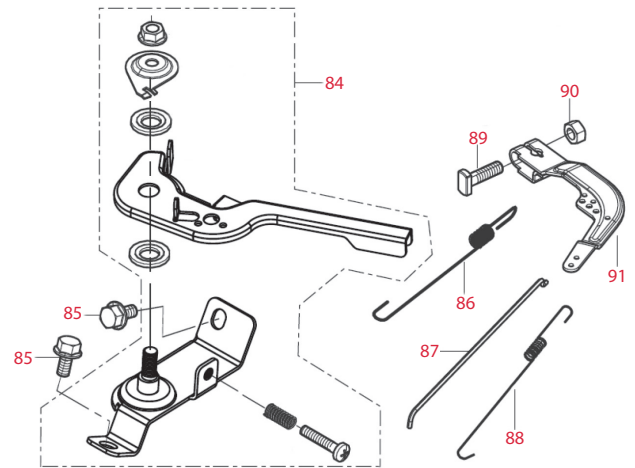

Item	JAK Max Part No.	RATO Part No.	Description
Muffler Assembly (below left)			
66	JMRT1045	18001-Z300110-0000	Exhaust outlet gasket
67	NS	90303-0800-31	Nut
68	JMRT1043	18100-Z010710-H300	Muffler assembly

Item	JAK Max Part No.	RATO Part No.	Description
Air Cleaner (below right)			
63	JMRT1371	17100-Z010210-0000	Air cleaner complete
64	NS	90305-0600-31	Nut
65	JMRT1042		Air cleaner element

Item	JAK Max Part No.	RATO Part No.	Description
Fuel Tank (below right)			
69	JMRT1046	16620-Z440120-Y100	Fuel tank
70	JMRT1047	16652-Z010610-0000	Fuel strainer
71	JMRT1048	16730-Z300120-0000	Fuel tank cover
72	JMRT1049	16680-Z010110-0000	Fuel tank oil outlet subassembly
73	NS	90740-Z010210-0000	Clamp
74	NS	90686-Z010510-0000	Fuel tube
75	NS	90007-0630-A1	Bolt
76	NS	90305-0600-31	Nut
77	NS	30431-Z010110-0000	Rubber jacket

*NS - Not Stocked by JAK Max however available from RATCO. Special order only, 3 month lead time.

RT80ZB28-3.6Q Clean Water Pump

Item	JAK Max Part No.	RATCO Part No.	Description
Flywheel, Impeller, Starter Pulley & Ignition Coil (below)			
78	NS	13501-Z010110-0000	Flywheel nut
79	JMRT1051	28002-Z300210-0000	Starter cup
80	NS	19352-Z010310-0000	Impeller
81	NS	13510-Z010110-0000	Flywheel subassembly
82	NS	90001-0625-01	Bolt
83	JMRT1052	30400-Z010210-0000	Ignition coil

Item	JAK Max Part No.	RATCO Part No.	Description
Throttle Control Assembly (below right)			
84	NS	16520-Z010230-0000	Throttle control assembly
85	NS	90001-0610-01	Bolt
86	JMRT1053	16063-Z010110-0000	Governor spring
87	NS	16062-Z010110-0000	Governor rod
88	JMRT1054	16012-Z010110-0000	Throttle valve returning spring
89	NS	16072-Z010110-0000	Governor support bolt
90	NS	90305-0600-31	Nut
91	NS	16070-Z010110-0000	Governor support subassembly