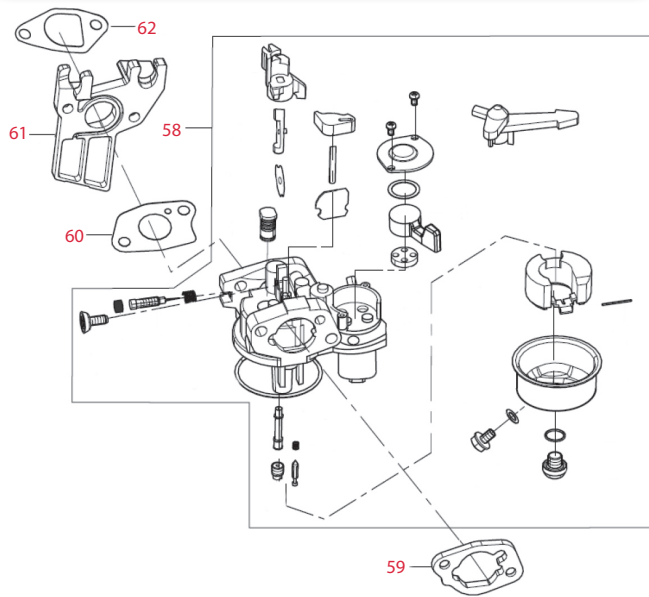

*NS - Not Stocked by JAK Max however available from RATCO. Special order only, 3 month lead time.

RT80ZB28-3.6Q Clean Water Pump

Item	JAK Max Part No.	RATCO Part No.	Description
Valve Train & Camshaft Subassembly (below)			
35	JMRT1017	14200-Z300210-0000	Camshaft assembly
36	JMRT1018	12110-Z010110-0000	Valve set
37	NS	12112-Z010110-0000	Valve spring seat
38	JMRT1020	12107-Z010110-0000	Exhaust valve retainer
39	JMRT1021	12104-Z010110-0000	Valve rotator
40	JMRT1022	12101-Z810210-0000	Seal guide
41	JMRT1023	14081-Z040110-0000	Valve tappet

Item	JAK Max Part No.	RATCO Part No.	Description
Valve Train & Camshaft Subassembly - continued (below)			
42	JMRT1024	14071-Z010110-0000	Valve lifter
43	JMRT1025	14090-Z010110-0000	Lifter stopper plate subassembly
44	JMRT1026	14313-Z010110-0000	Valve adjusting bolt
45	JMRT1027	14311-Z010110-0000	Valve rocker
46	JMRT1028	14314-Z010110-0000	Valve adjusting nut
47	JMRT1029	14312-Z010110-0000	Valve lock nut
48	JMRT1030	12103-Z010110-0000	Valve spring

Item	JAK Max Part No.	RATCO Part No.	Description
Recoil Starter (below left)			
49	NS	90001-0612-01	Bolt
50	JMRT1031	28200-Z010320-Q200	Recoil starter assembly

Item	JAK Max Part No.	RATCO Part No.	Description
Shroud & Lower Shield (below right)			
51	NS	28110-Z010410-Y100	Shroud
52	NS	19304-Z010410-0000	Cylinder body shroud
53	NS	19340-Z010120-0000	Lower shield
54	NS	90001-0612-01	Bolt
55	NS	90001-0610-01	Bolt
56	NS	90001-0616-01	Bolt
57	NS	30009-Z010110-0000	

RT80ZB28-3.6Q Clean Water Pump

*NS - Not Stocked by JAK Max however available from RATO. Special order only, 3 month lead time.

Item	JAK Max Part No.	RATO Part No.	Description
Carburettor Assembly (below left)			
58	JMRT1035	16100-Z040210-0000	Carburettor assembly
59	JMRT1037	17001-Z010210-0000	Air cleaner gasket
60	JMRT1038	16001-Z300110-0000	Carburettor gasket
61	JMRT1039	16003-Z010110-0000	Carburettor insulator plate
62	JMRT1040	16002-Z300110-0000	Carburettor insulator gasket