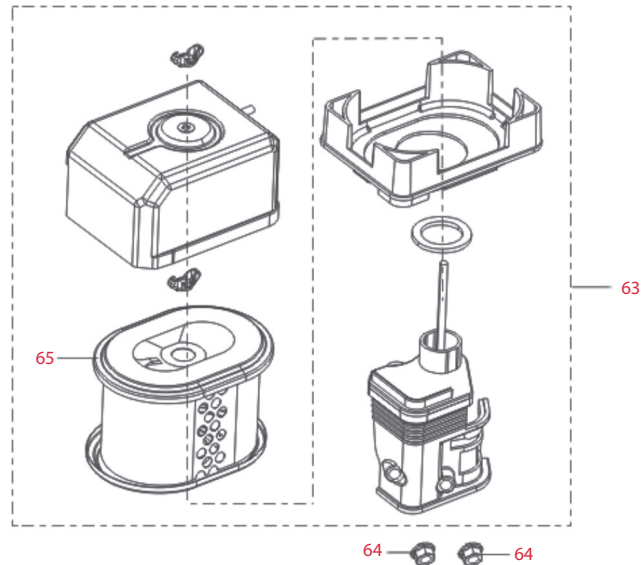

Item	JAK Max Part No.	RATO Part No.	Description
Air Cleaner (below right)			
63	JMRT1371	17100-Z010210-0000	Air cleaner complete
64	NS	90305-0600-31	Nut
65	JMRT1042		Air cleaner element