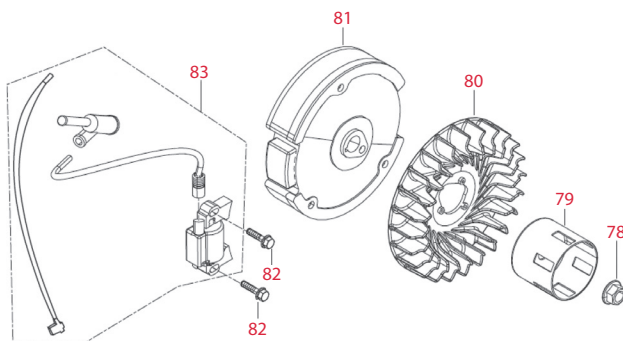

Item	JAK Max Part No.	RATO Part No.	Description
Air Cleaner (below right)			
63	JMRT1371	17100-Z010210-0000	Air cleaner complete
64	NS	90305-0600-31	Nut
65	JMRT1042		Air cleaner element

Item	JAK Max Part No.	RATO Part No.	Description
Fuel Tank (below right)			
69	JMRT1046	16620-Z440120-Y100	Fuel tank
70	JMRT1047	16652-Z010610-0000	Fuel strainer
71	JMRT1048	16730-Z300120-0000	Fuel tank cover
72	JMRT1049	16680-Z010110-0000	Fuel tank oil outlet subassembly
73	NS	90740-Z010210-0000	Clamp
74	NS	90686-Z010510-0000	Fuel tube
75	NS	90007-0630-A1	Bolt
76	NS	90305-0600-31	Nut
77	NS	30431-Z010110-0000	Rubber jacket

*NS - Not Stocked by JAK Max however available from RATCO. Special order only, 3 month lead time.

RT80ZB28-3.6Q Clean Water Pump

Item	JAK Max Part No.	RATCO Part No.	Description
Flywheel, Impeller, Starter Pulley & Ignition Coil (below)			
78	NS	13501-Z010110-0000	Flywheel nut
79	JMRT1051	28002-Z300210-0000	Starter cup
80	NS	19352-Z010310-0000	Impeller
81	NS	13510-Z010110-0000	Flywheel subassembly
82	NS	90001-0625-01	Bolt
83	JMRT1052	30400-Z010210-0000	Ignition coil