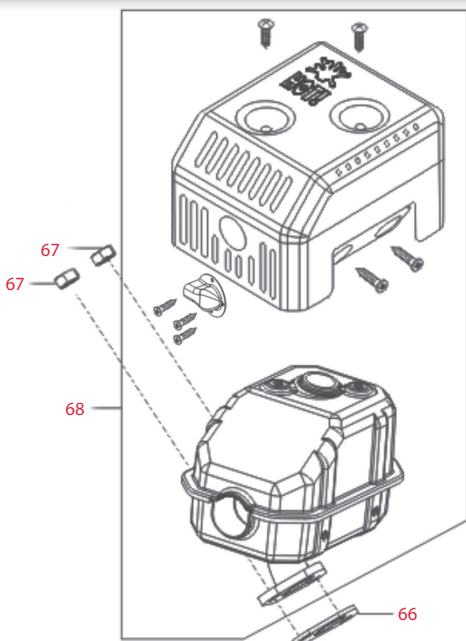

Item	JAK Max Part No.	RATO Part No.	Description
Muffler Assembly (below left)			
66	JMRT1045	18001-Z300110-0000	Exhaust outlet gasket
67	NS	90303-0800-31	Nut
68	JMRT1043	18100-Z010710-H300	Muffler assembly