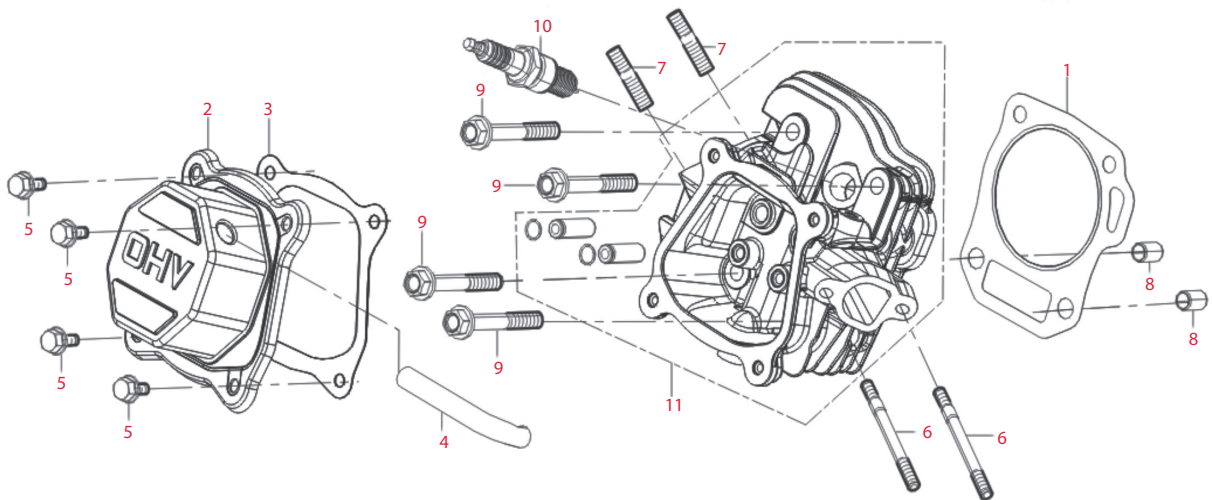

*NS - Not Stocked by JAK Max however available from RATC. Special order only, 3 month lead time.

RT80ZB28-3.6Q Clean Water Pump

Item	JAK Max Part No.	RATO Part No.	Description
Cylinder Head Subassembly & Spark Plug (below)			
1	JMRT1105	12131-Z040110-0000	Cylinder head gasket
2	NS	12410-Z440110-0099	Cylinder head cover subassembly
3	JMRT1102	12004-Z440110-0000	Cylinder head cover gasket
4	NS	17004-Z010310-0000	Breather tube
5	NS	90001-0612-01	Bolt
6	NS	90204-Z010310-0000	Stud

Item	JAK Max Part No.	RATO Part No.	Description
Cylinder Head Subassembly & Spark Plug- continued (below)			
7	NS	90203-Z010110-0000	Stud
8	NS	90502-1014-00	Pin
9	NS	12003-Z010110-0000	Cylinder head bolt
10	JMRT1107	30010-Z010210-0000	Spark plug
11	NS	12140-Z040610-0000	Cylinder head subassembly

Item	JAK Max Part No.	RATO Part No.	Description
Crankcase & Governor Gear Assembly (right)			
12	NS	11310-Z300710-0000	Crankcase assembly
13	NS	16400-Z010110-0000	Governor gear assembly
14	NS	16061-Z010110-0000	Governor arm
15	NS	11007-Z010110-0000	Drain plug bolt
16	NS	90408-Z010110-0000	Washer
17	JMRT1008	90548-0205-CL	Bearing
18	JMRT1005	90682-Z300110-0000	Oil seal
19	NS	90408-Z010210-0000	Governor gear washer
20	NS	90501-Z010110-0000	Pin

RT80ZB28-3.6Q Clean Water Pump

*NS - Not Stocked by JAK Max however available from RATO. Special order only, 3 month lead time.

Item	JAK Max Part No.	RATO Part No.	Description
Crankcase Cover Subassembly (below left)			
21	NS	11411-Z010310-0000	Crankcase cover
22	JMRT1008	90548-0205-CL	Bearing
23	JMRT1005	90682-Z300110-0000	Oil seal
24	JMRT1007	11001-Z010120-0000	Crankcase gasket
25	NS	90502-0812-00	Pin
26	JMRT1007	15010-Z010120-Q500	Oil dipstick subassembly
27	NS	15030-Z010120-Q500	Engine oil plug subassembly
28	NS	90001-0832-01	Bolt