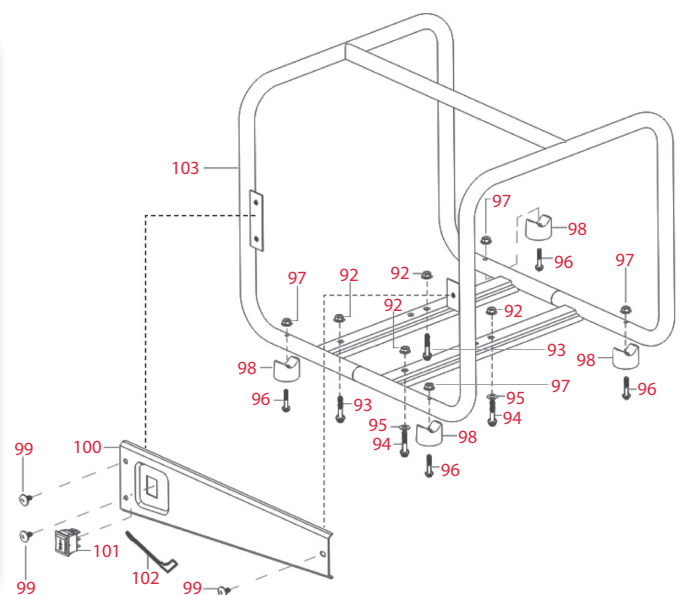

Item	JAK Max Part No.	RATCO Part No.	Description
Engine Frame Assembly (right)			
92	NS	90327-0800-31	Nut
93	NS	90001-0835-01	Bolt
94	NS	90001-0825-01	Bolt
95	NS	90406-0800-E1	Washer
96	NS	90001-0635-01	Bolt
97	NS	90305-0600-31	Nut
98	JMRT1166	51014HX090120-0000	Engine frame shock absorption seat
99	NS	90111-Y460110-0000	Bolt
100	NS	51025-V340110-H700	Decorative frame
101	NS	35160-Y450110-QG00	Switch subassembly
102	NS	35541-V330210-0000	Wire, stop engine
103	NS	51100-V340210-H7L0	Engine frame assembly