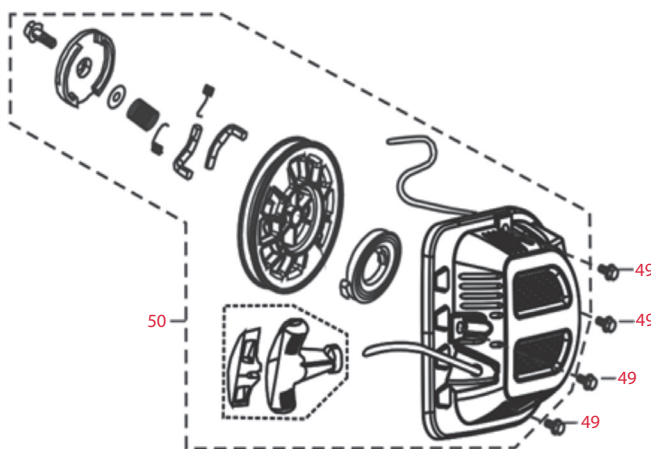

Item	JAK Max Part No.	RATO Part No.	Description
Crankshaft (below right)			
29	JMRT1010	13300-Z140330-0000	Crankshaft assembly

Item	JAK Max Part No.	RATO Part No.	Description
Oil Ring Set & Crankshaft Connecting Rod (right)			
30	JMRT1011	13200-Z300110-0000	Piston rings set
31	JMRT1012	13122-Z010110-0000	Piston pin clip
32	JMRT1013	13111-Z300110-0000	Piston
33	JMRT1014	13121-Z010110-0000	Piston pin
34	JMRT1016	13010-Z360110-0000	Connecting rod

*NS - Not Stocked by JAK Max however available from RATCO. Special order only, 3 month lead time.

RT80ZB28-3.6Q Clean Water Pump

Item	JAK Max Part No.	RATCO Part No.	Description
Valve Train & Camshaft Subassembly (below)			
35	JMRT1017	14200-Z300210-0000	Camshaft assembly
36	JMRT1018	12110-Z010110-0000	Valve set
37	NS	12112-Z010110-0000	Valve spring seat
38	JMRT1020	12107-Z010110-0000	Exhaust valve retainer
39	JMRT1021	12104-Z010110-0000	Valve rotator
40	JMRT1022	12101-Z810210-0000	Seal guide
41	JMRT1023	14081-Z040110-0000	Valve tappet

Item	JAK Max Part No.	RATCO Part No.	Description
Valve Train & Camshaft Subassembly - continued (below)			
42	JMRT1024	14071-Z010110-0000	Valve lifter
43	JMRT1025	14090-Z010110-0000	Lifter stopper plate subassembly
44	JMRT1026	14313-Z010110-0000	Valve adjusting bolt
45	JMRT1027	14311-Z010110-0000	Valve rocker
46	JMRT1028	14314-Z010110-0000	Valve adjusting nut
47	JMRT1029	14312-Z010110-0000	Valve lock nut
48	JMRT1030	12103-Z010110-0000	Valve spring

Item	JAK Max Part No.	RATCO Part No.	Description
Recoil Starter (below left)			
49	NS	90001-0612-01	Bolt
50	JMRT1031	28200-Z010320-Q200	Recoil starter assembly

Item	JAK Max Part No.	RATCO Part No.	Description
Shroud & Lower Shield (below right)			
51	NS	28110-Z010410-Y100	Shroud
52	NS	19304-Z010410-0000	Cylinder body shroud
53	NS	19340-Z010120-0000	Lower shield
54	NS	90001-0612-01	Bolt
55	NS	90001-0610-01	Bolt
56	NS	90001-0616-01	Bolt
57	NS	30009-Z010110-0000	