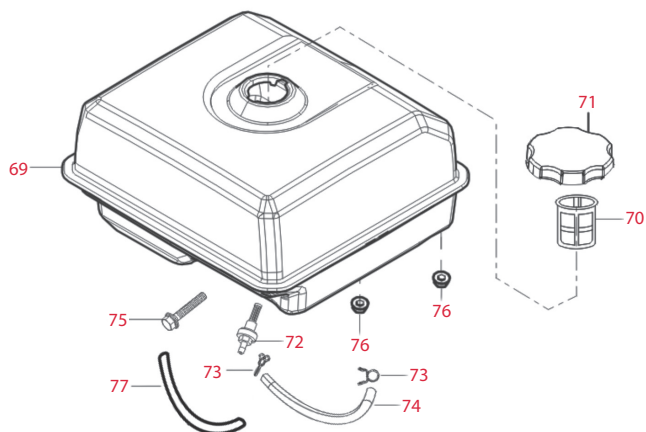

Item	JAK Max Part No.	RATO Part No.	Description
Fuel Tank (below right)			
69	JMRT1046	16620-Z440120-Y100	Fuel tank
70	JMRT1047	16652-Z010610-0000	Fuel strainer
71	JMRT1048	16730-Z300120-0000	Fuel tank cover
72	JMRT1049	16680-Z010110-0000	Fuel tank oil outlet subassembly
73	NS	90740-Z010210-0000	Clamp
74	NS	90686-Z010510-0000	Fuel tube
75	NS	90007-0630-A1	Bolt
76	NS	90305-0600-31	Nut
77	NS	30431-Z010110-0000	Rubber jacket