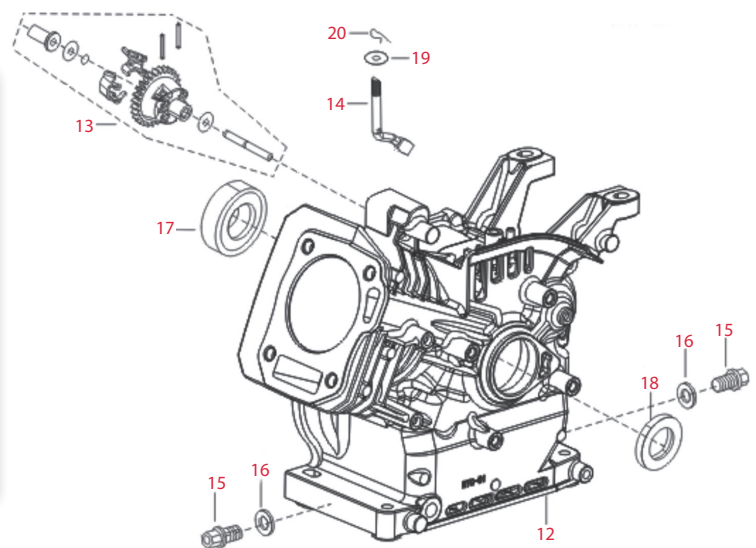

*NS - Not Stocked by JAK Max however available from RATC. Special order only, 3 month lead time.

RT80ZB28-3.6Q Clean Water Pump

Item	JAK Max Part No.	RATO Part No.	Description
Cylinder Head Subassembly & Spark Plug (below)			
1	JMRT1105	12131-Z040110-0000	Cylinder head gasket
2	NS	12410-Z440110-0099	Cylinder head cover subassembly
3	JMRT1102	12004-Z440110-0000	Cylinder head cover gasket
4	NS	17004-Z010310-0000	Breather tube
5	NS	90001-0612-01	Bolt
6	NS	90204-Z010310-0000	Stud

Item	JAK Max Part No.	RATO Part No.	Description
Cylinder Head Subassembly & Spark Plug- continued (below)			
7	NS	90203-Z010110-0000	Stud
8	NS	90502-1014-00	Pin
9	NS	12003-Z010110-0000	Cylinder head bolt
10	JMRT1107	30010-Z010210-0000	Spark plug
11	NS	12140-Z040610-0000	Cylinder head subassembly

Item	JAK Max Part No.	RATO Part No.	Description
Crankcase & Governor Gear Assembly (right)			
12	NS	11310-Z300710-0000	Crankcase assembly
13	NS	16400-Z010110-0000	Governor gear assembly
14	NS	16061-Z010110-0000	Governor arm
15	NS	11007-Z010110-0000	Drain plug bolt
16	NS	90408-Z010110-0000	Washer
17	JMRT1008	90548-0205-CL	Bearing
18	JMRT1005	90682-Z300110-0000	Oil seal
19	NS	90408-Z010210-0000	Governor gear washer
20	NS	90501-Z010110-0000	Pin

Item	JAK Max Part No.	RATO Part No.	Description
Crankshaft (below right)			
29	JMRT1010	13300-Z140330-0000	Crankshaft assembly

Item	JAK Max Part No.	RATO Part No.	Description
Oil Ring Set & Crankshaft Connecting Rod (right)			
30	JMRT1011	13200-Z300110-0000	Piston rings set
31	JMRT1012	13122-Z010110-0000	Piston pin clip
32	JMRT1013	13111-Z300110-0000	Piston
33	JMRT1014	13121-Z010110-0000	Piston pin
34	JMRT1016	13010-Z360110-0000	Connecting rod