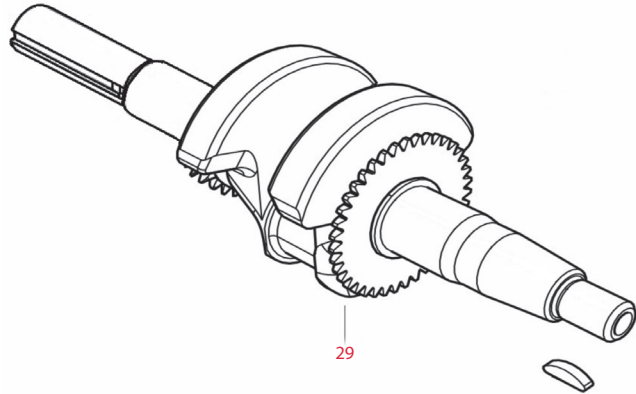

Item	JAK Max Part No.	RATO Part No.	Description
Cylinder Head Subassembly & Spark Plug- continued (below)			
7	NS	90203-Z010110-0000	Stud
8	NS	90502-1014-00	Pin
9	NS	12003-Z010110-0000	Cylinder head bolt
10	JMRT1107	30010-Z010210-0000	Spark plug
11	NS	12140-Z040610-0000	Cylinder head subassembly

Item	JAK Max Part No.	RATO Part No.	Description
Crankcase & Governor Gear Assembly (right)			
12	NS	11310-Z300710-0000	Crankcase assembly
13	NS	16400-Z010110-0000	Governor gear assembly
14	NS	16061-Z010110-0000	Governor arm
15	NS	11007-Z010110-0000	Drain plug bolt
16	NS	90408-Z010110-0000	Washer
17	JMRT1008	90548-0205-CL	Bearing
18	JMRT1005	90682-Z300110-0000	Oil seal
19	NS	90408-Z010210-0000	Governor gear washer
20	NS	90501-Z010110-0000	Pin

RT80ZB28-3.6Q Clean Water Pump

*NS - Not Stocked by JAK Max however available from RATO. Special order only, 3 month lead time.

Item	JAK Max Part No.	RATO Part No.	Description
Crankcase Cover Subassembly (below left)			
21	NS	11411-Z010310-0000	Crankcase cover
22	JMRT1008	90548-0205-CL	Bearing
23	JMRT1005	90682-Z300110-0000	Oil seal
24	JMRT1007	11001-Z010120-0000	Crankcase gasket
25	NS	90502-0812-00	Pin
26	JMRT1007	15010-Z010120-Q500	Oil dipstick subassembly
27	NS	15030-Z010120-Q500	Engine oil plug subassembly
28	NS	90001-0832-01	Bolt

Item	JAK Max Part No.	RATO Part No.	Description
Crankshaft (below right)			
29	JMRT1010	13300-Z140330-0000	Crankshaft assembly

Item	JAK Max Part No.	RATO Part No.	Description
Oil Ring Set & Crankshaft Connecting Rod (right)			
30	JMRT1011	13200-Z300110-0000	Piston rings set
31	JMRT1012	13122-Z010110-0000	Piston pin clip
32	JMRT1013	13111-Z300110-0000	Piston
33	JMRT1014	13121-Z010110-0000	Piston pin
34	JMRT1016	13010-Z360110-0000	Connecting rod