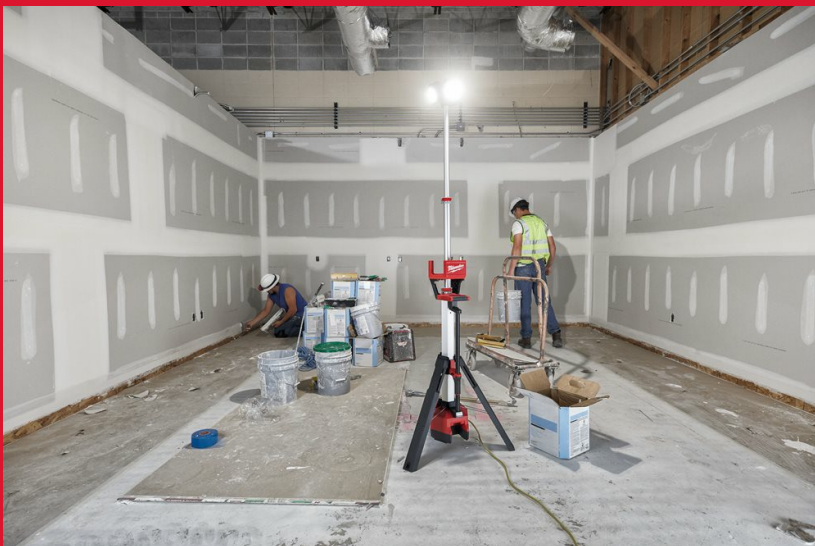

Max. light output high / medium / low / strobe (lumens)	6000/ 4000/ 1700/-

Max run. time with M18 HB8 battery (h)	3.5/ 5/ 10

Weight with battery pack (EPTA) (kg)	11 (M18 HB8)

Kit included	No batteries supplied, No charger supplied, No kitbox or bag supplied

Article Number	4933478116