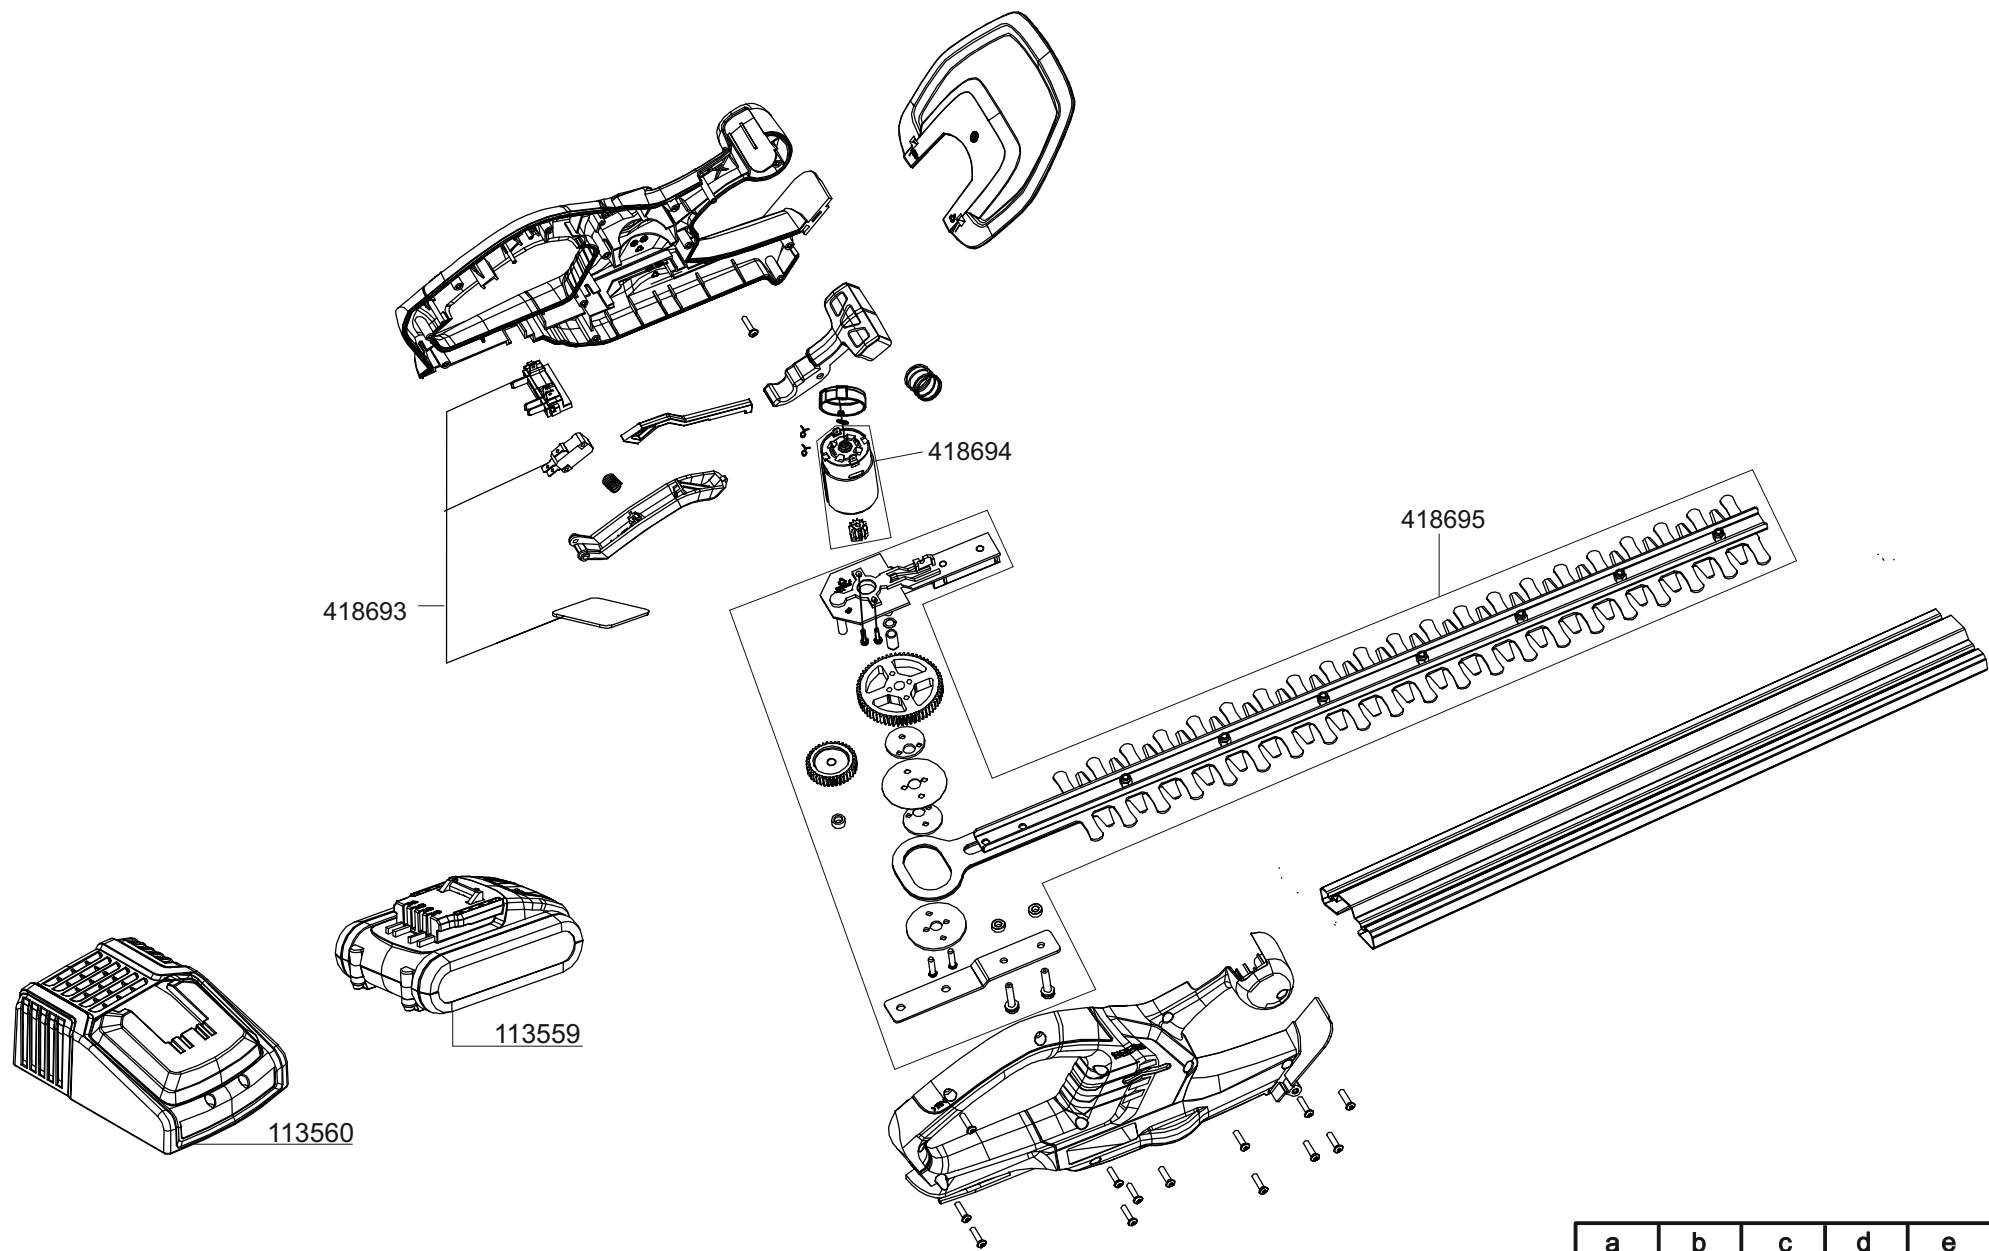

AKKU HECKENSCHERE HT2000 EASY FLEX

Art.-Nr. 113700

a	b	c	d	e	f
---	---	---	---	---	---